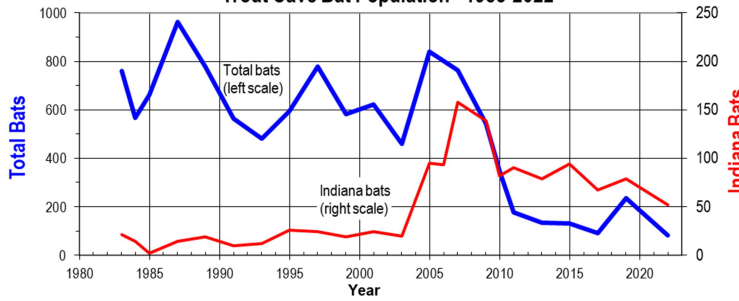

TOTAL COUNTS BY YEAR

Year	Trout		New Trout	Hamilton
	Indiana	Total	Total	Total
1982	1(?)	1(?)	22	no count
1983	21	763	10	no count
1984	14	567	no count	32
1985	2	663	21	55
1986	no count		32	58
1987	14	962	43	101
1988	no count		44	114
1989	19	779	37	105
1990	no count		56	90
1991	10	564	37	106
1992	no count		41	161
1993	12	482	43	190
1994	no count		39	207
1995	26	593	61	273
1996	no count		58	316
1997	24	779	60	360
1998	no count		51	292
1999	19	584	29	381
2000	no count		30	547
2001	24	621	29	480
2002	no count		22	373
2003	25	465	48	361
2004	no count		29	364
2005	95	841	42	562
2006	93	—	22	513
2007	158	764	48	480
2008	no count		27	340
2009	139	543	48	473
2010	82	—	68	30
2011	90	177	40	3
2012	no count		33	3
2013	79	135	30	5
2014	no count		28	5
2015	94	130	37	5
2016	no count		38	5
2017	67	90	30	9
2018	no count		33	5
2019	79	236	79	20
2020	no count		33	12
2021	no counts were done in 2021			
2022	83		49	12

Note: a partial count was done in Trout in 2006 and 2010. Only the Indiana bat population was counted.

HAMILTON CAVE – 2022

Area	Tri color	Little Brown	Va. Big Ear	Northern Long Ear	Total
Entrance to U-survey		3			3
U-Survey					0
Big Slab Room					0
Mud Ball Room					0
Big Slab Room to C-12	3				3
C12 to Roselyn Escalator					0
Below Roselyn. Escalator					0
Ros. Esc. to Pre-Old Room					0
Pre-Old Room	3				3
Old Room	3				3
TOTAL	9	3	0	0	12

Complete historical data for all three caves is available at dcg.caves.org/bat-counts/

Trout Cave Bat Population - 1983-2022