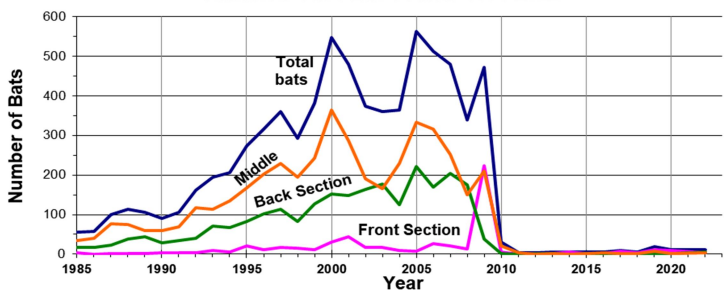

TOTAL COUNTS BY YEAR

Year	Trout		New Trout	Hamilton
	Indiana	Total	Total	Total
1982	1(?)	1(?)	22	no count
1983	21	763	10	no count
1984	14	567	no count	32
1985	2	663	21	55
1986	no count		32	58
1987	14	962	43	101
1988	no count		44	114
1989	19	779	37	105
1990	no count		56	90
1991	10	564	37	106
1992	no count		41	161
1993	12	482	43	190
1994	no count		39	207
1995	26	593	61	273
1996	no count		58	316
1997	24	779	60	360
1998	no count		51	292
1999	19	584	29	381
2000	no count		30	547
2001	24	621	29	480
2002	no count		22	373
2003	25	465	48	361
2004	no count		29	364
2005	95	841	42	562
2006	93	—	22	513
2007	158	764	48	480
2008	no count		27	340
2009	139	543	48	473
2010	82	—	68	30
2011	90	177	40	3
2012	no count		33	3
2013	79	135	30	5
2014	no count		28	5
2015	94	130	37	5
2016	no count		38	5
2017	67	90	30	9
2018	no count		33	5
2019	79	236	79	20
2020	no count		33	12
2021	no counts were done in 2021			
2022	83		49	12

Note: a partial count was done in Trout in 2006 and 2010. Only the Indiana bat population was counted.

HAMILTON CAVE – 2022

Area	Tri color	Little Brown	Va. Big Ear	Northern Long Ear	Total
Entrance to U-survey		3			3
U-Survey					0
Big Slab Room					0
Mud Ball Room					0
Big Slab Room to C-12	3				3
C12 to Roselyn Escalator					0
Below Roselyn. Escalator					0
Ros. Esc. to Pre-Old Room					0
Pre-Old Room	3				3
Old Room	3				3
TOTAL	9	3	0	0	12

Complete historical data for all three caves is available at dcg.caves.org/bat-counts/

Trout Cave Bat Population - 1983-2022

Hamilton Cave Bat Counts 1985-2022

New Trout Cave Bat Counts - 1982-2022