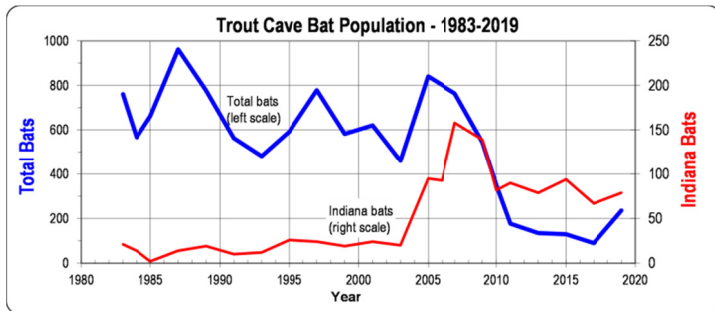

2019 Trout Rock Bat Counts – March 9, 2019

TROUT CAVE – 2019

Area	Tri Color	Big Brown	Small Footed	Little Brown	Va. Big Ear	Northern Long Ear	Indiana	Unk	Total
Entrance area	7	9	13		78		1		108
Side Passage	1								1
Trunk Split to 8-Ft Drop	4		6		28		78	1	117
8-Ft Drop to Register Rm	2								2
Maze Area	—	—	—	—	—	—	—	—	—
Reg. Rm to End of Trunk	2			2					4
End of Trunk to Sq Room	2								2
Square Room	2								2
TOTAL	20	9	19	2	106	0	79	1	236

Note: No count was done in the maze in 2019.

NEW TROUT CAVE – 2019

Area	Tri color	Big Brown	Small Footed	Little Brown	Va. Big Ear	Indiana	Northern Long Ear	Total
Entrance Passage	1	13	8	15	13	1	1	52
First Room								0
1st to 2nd Room			1	9	2			12
Second Room								0
Bone Site								0
Big Room	1	2	1	8		3		15
TOTAL	2	15	10	32	15	4	1	79