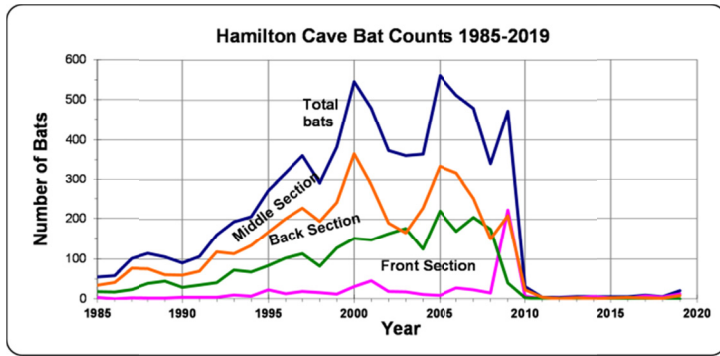

2019 Trout Rock Bat Counts – March 9, 2019

TROUT CAVE – 2019

Area	Tri Color	Big Brown	Small Footed	Little Brown	Va. Big Ear	Northern Long Ear	Indiana	Unk	Total
Entrance area	7	9	13		78		1		108
Side Passage	1								1
Trunk Split to 8-Ft Drop	4		6		28		78	1	117
8-Ft Drop to Register Rm	2								2
Maze Area	—	—	—	—	—	—	—	—	—
Reg. Rm to End of Trunk	2			2					4
End of Trunk to Sq Room	2								2
Square Room	2								2
TOTAL	20	9	19	2	106	0	79	1	236

Note: No count was done in the maze in 2019.

NEW TROUT CAVE – 2019

Area	Tri color	Big Brown	Small Footed	Little Brown	Va. Big Ear	Indiana	Northern Long Ear	Total
Entrance Passage	1	13	8	15	13	1	1	52
First Room								0
1st to 2nd Room			1	9	2			12
Second Room								0
Bone Site								0
Big Room	1	2	1	8		3		15
TOTAL	2	15	10	32	15	4	1	79